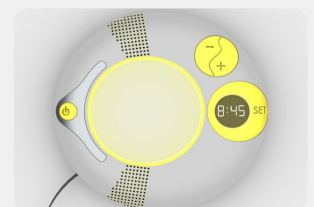

Straight V6 BMW 330i Coffee Table to power your home decor

Sleep Sense aims to regulate your sleeping pattern to a nicety

mechanism, so as to revive it back to its original functionality. He introduced mainly two components as supportive elements that would improve upon the structural quality of the chair. Firstly, a sturdy framework in the form of a foldable lateral steel structure was installed along the base of the chair. Secondly, and more interestingly, an array of flexible cables was attached to one side of the extending steel frame. Inspired by the classic structural bearing of suspension bridges, it was the tension of cables that was utilized for holding the different components of the chair. So, finally the result was a chair that not only has its renewed functionality, but also stuck to an antediluvian visual form with clear tones of 'Steam punk-esque' essence.