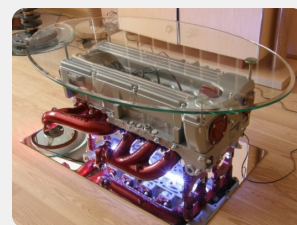

Straight V6 BMW 330i Coffee Table to power your home decor

Sleep Sense aims to regulate your sleeping pattern to a nicety

mechanism, so as to revive it back to its original functionality. He introduced mainly two components as supportive elements that would improve upon the structural quality of the chair. Firstly, a sturdy framework in the form of a foldable lateral steel structure was installed along the base of the chair. Secondly, and more interestingly, an array of flexible cables was attached to one side of the extending steel frame. Inspired by the classic structural bearing of suspension bridges, it was the tension of cables that was utilized for holding the different components of the chair. So, finally the result was a chair that not only has its renewed functionality, but also stuck to an antediluvian visual form with clear tones of 'Steam punk-esque' essence.

TIPTUB Bath tub for disabled to enter and exit bath with ease and safety

Count on CI Toaster as lasting and dependable appliance

Amanda Luiso's Fiore integrates standard faucet with a planter

Coffee table made from Mercedes-Benz engine with round glass top